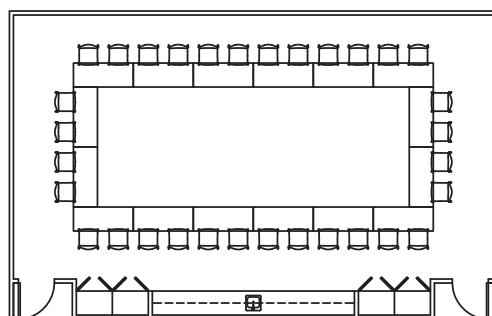

STANDARD OFFICE SIZES

Last updated: 09/01/2015

CUBES/MODULAR FURNITURE

PRIVATE OFFICES

CONFERENCE/MEETING ROOMS

25'x40'
MEETING/CONFERENCE (32)

25'x40'
TRAINING (30)